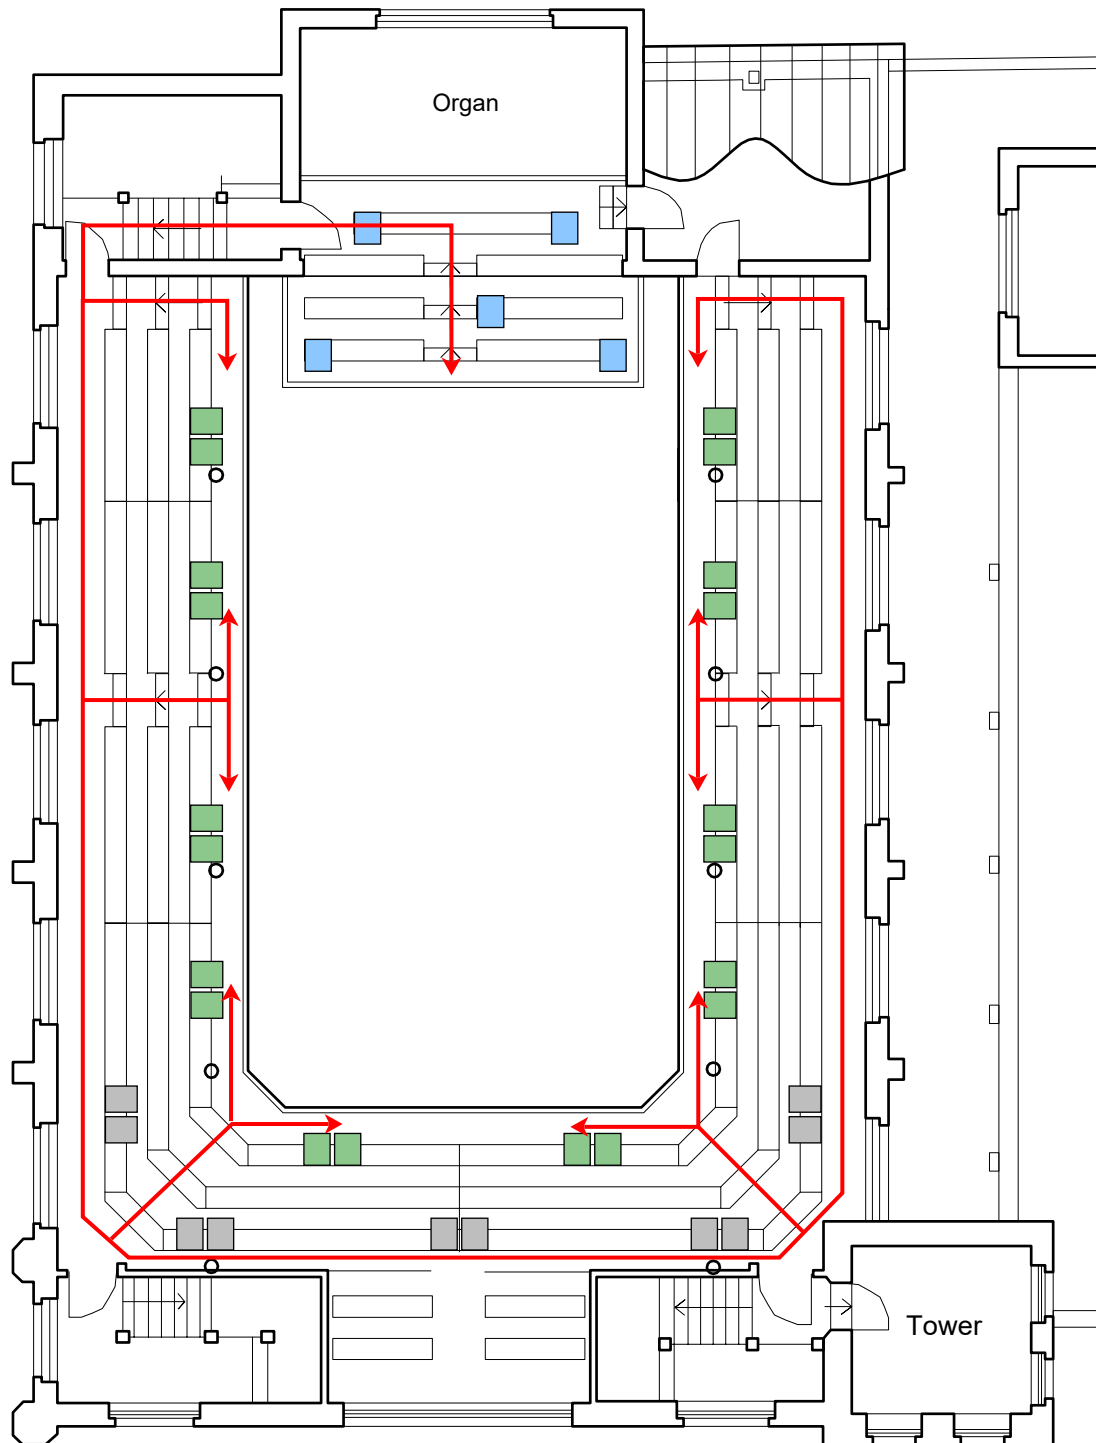

Pathways provide 1.5m social distancing at all times except around chairs shaded **grey** which must be occupied last and vacated first.

Main one-way path → Paths to seats (may not maintain 1.5m spacing) → Organist →

Seating for up to 38 provided but only couples from the same household/bubble may sit on each pair of chairs

Social distancing must be maintained in the Vestibule.

Application of 2m Social Distancing Ground Floor

Scale 0 1 2 3 4 5 meters

Pathways providing 1.5m social distancing at all times except around seats shaded **grey** which must be occupied last and vacated first. →

Seats shaded **blue** in the Choir Stalls are accessed via the left hand side of the gallery

Seating for up to 35 provided, however, only couples from the same household/bubble may sit together.

Both sets of stairs may be used on entering and leaving, however, **appropriate steps will need to be taken to ensure that social distancing is maintained while entering and exiting the Vestibule.**